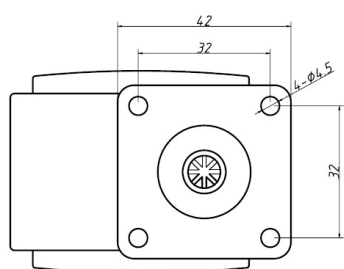

PRODUCT SHEET

Description:

Twin Castor "Lecco" $\varnothing 50$ mm, Grey PU Track, BLK PA Core, MH 64 mm, Plate: 42x42mm, cc: 32x32mm, $\varnothing 5$ mm Holes, 2mm Steel ZP, Grey, PU Tyre & Black PA Core, Wheel Width 45mm, Dynamic Load, Capacity 30KG, Static Load Capacity: 50 kg

Item number:

08.04.099-1

Units	Box	Carton	HS Code	Barcode
Pcs.	4	200	8302200090	
				5704866486101

SISO A/S

Mileparken 11
DK-2740 Skovlunde
Denmark
VAT: DK 24786013

Phone +45 45 830 900

www.siso.dk
siso@siso.dk