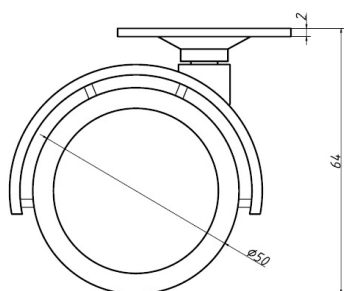

PRODUCT SHEET

Description:

Twin Castor "Lecco" $\varnothing 50$ mm, Grey PU Track, BLK PA Core, MH 64 mm, Plate: 42x42mm, cc: 32x32mm, $\varnothing 5$ mm Holes, 2mm Steel ZP, Grey, PU Tyre & Black PA Core, Wheel Width 45mm, Dynamic Load, Capacity 30KG, Static Load Capacity: 50 kg

Item number:

08.04.099-1

Units	Box	Carton	HS Code	Barcode
Pcs.	4	200	8302200090	
				5704866486101

SISO A/S

Mileparken 11
DK-2740 Skovlunde
Denmark
VAT: DK 24786013

Phone +45 45 830 900

www.siso.dk
siso@siso.dk

Danske Bank
Nytorv Branch
Copenhagen
SWIFT: DABADKKK

Account no.
4180 3112 112936
IBAN Account
DK7230003112112936